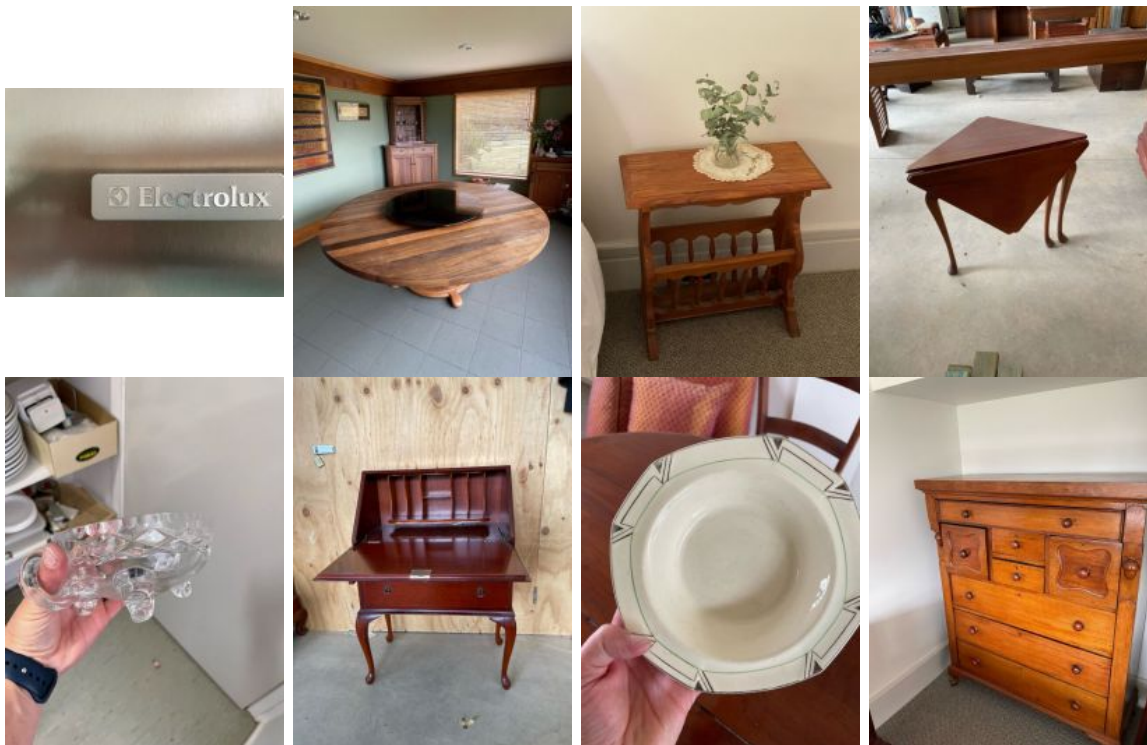

MISCELLANEOUS

ATCO Site Shed 2m x 6m, ATCO Site Shed 2.5m x 6m, 20ft Container, Large Wheelie Bins, Older Slazenger Tennis Raquet, Gearne Italian Leather Steel Cap motorbike boots, R M Williams Wool Jacket, Bush Jackets,

**OUTSIDE
ENTRIES**

1. J MURRAY

2006 Yamaha AG200 Bike; 400L spray tank 12V; 600L 3PL spray tank

2. M MCPHIE

3PL Grizzly 16 Disc Plough; Nell Overaxle Blade; Massey Ferguson 590 tractor (78hp, air conditioned cab, approx. 3,500hrs); Shearer Direct Drill 13 tyne; 3PL Scrub Rake; 3PL Ripper (Stine); 3PL 9 Tyne Scarifier; Spray unit; Honda motor pump; 5m Boom (tow behind, retractable reel, 2nd manual reel); Air compressor; 3PL super spreader (1/2 tonne); Fuji 8.5Kva generator; Big Red Honda 2WD 4-wheeler 350 w 50L spray tank; Assorted tools; Fencing materials, parkland vertical / horizontal 25 tonne wood splitter

PLEASE NOTE: ALL PHOTOGRAPHS RELATING TO THIS SALE ARE INDICATIVE ONLY AND DO NOT SHOW HOW LOTS WILL BE SOLD ON THE DAY.