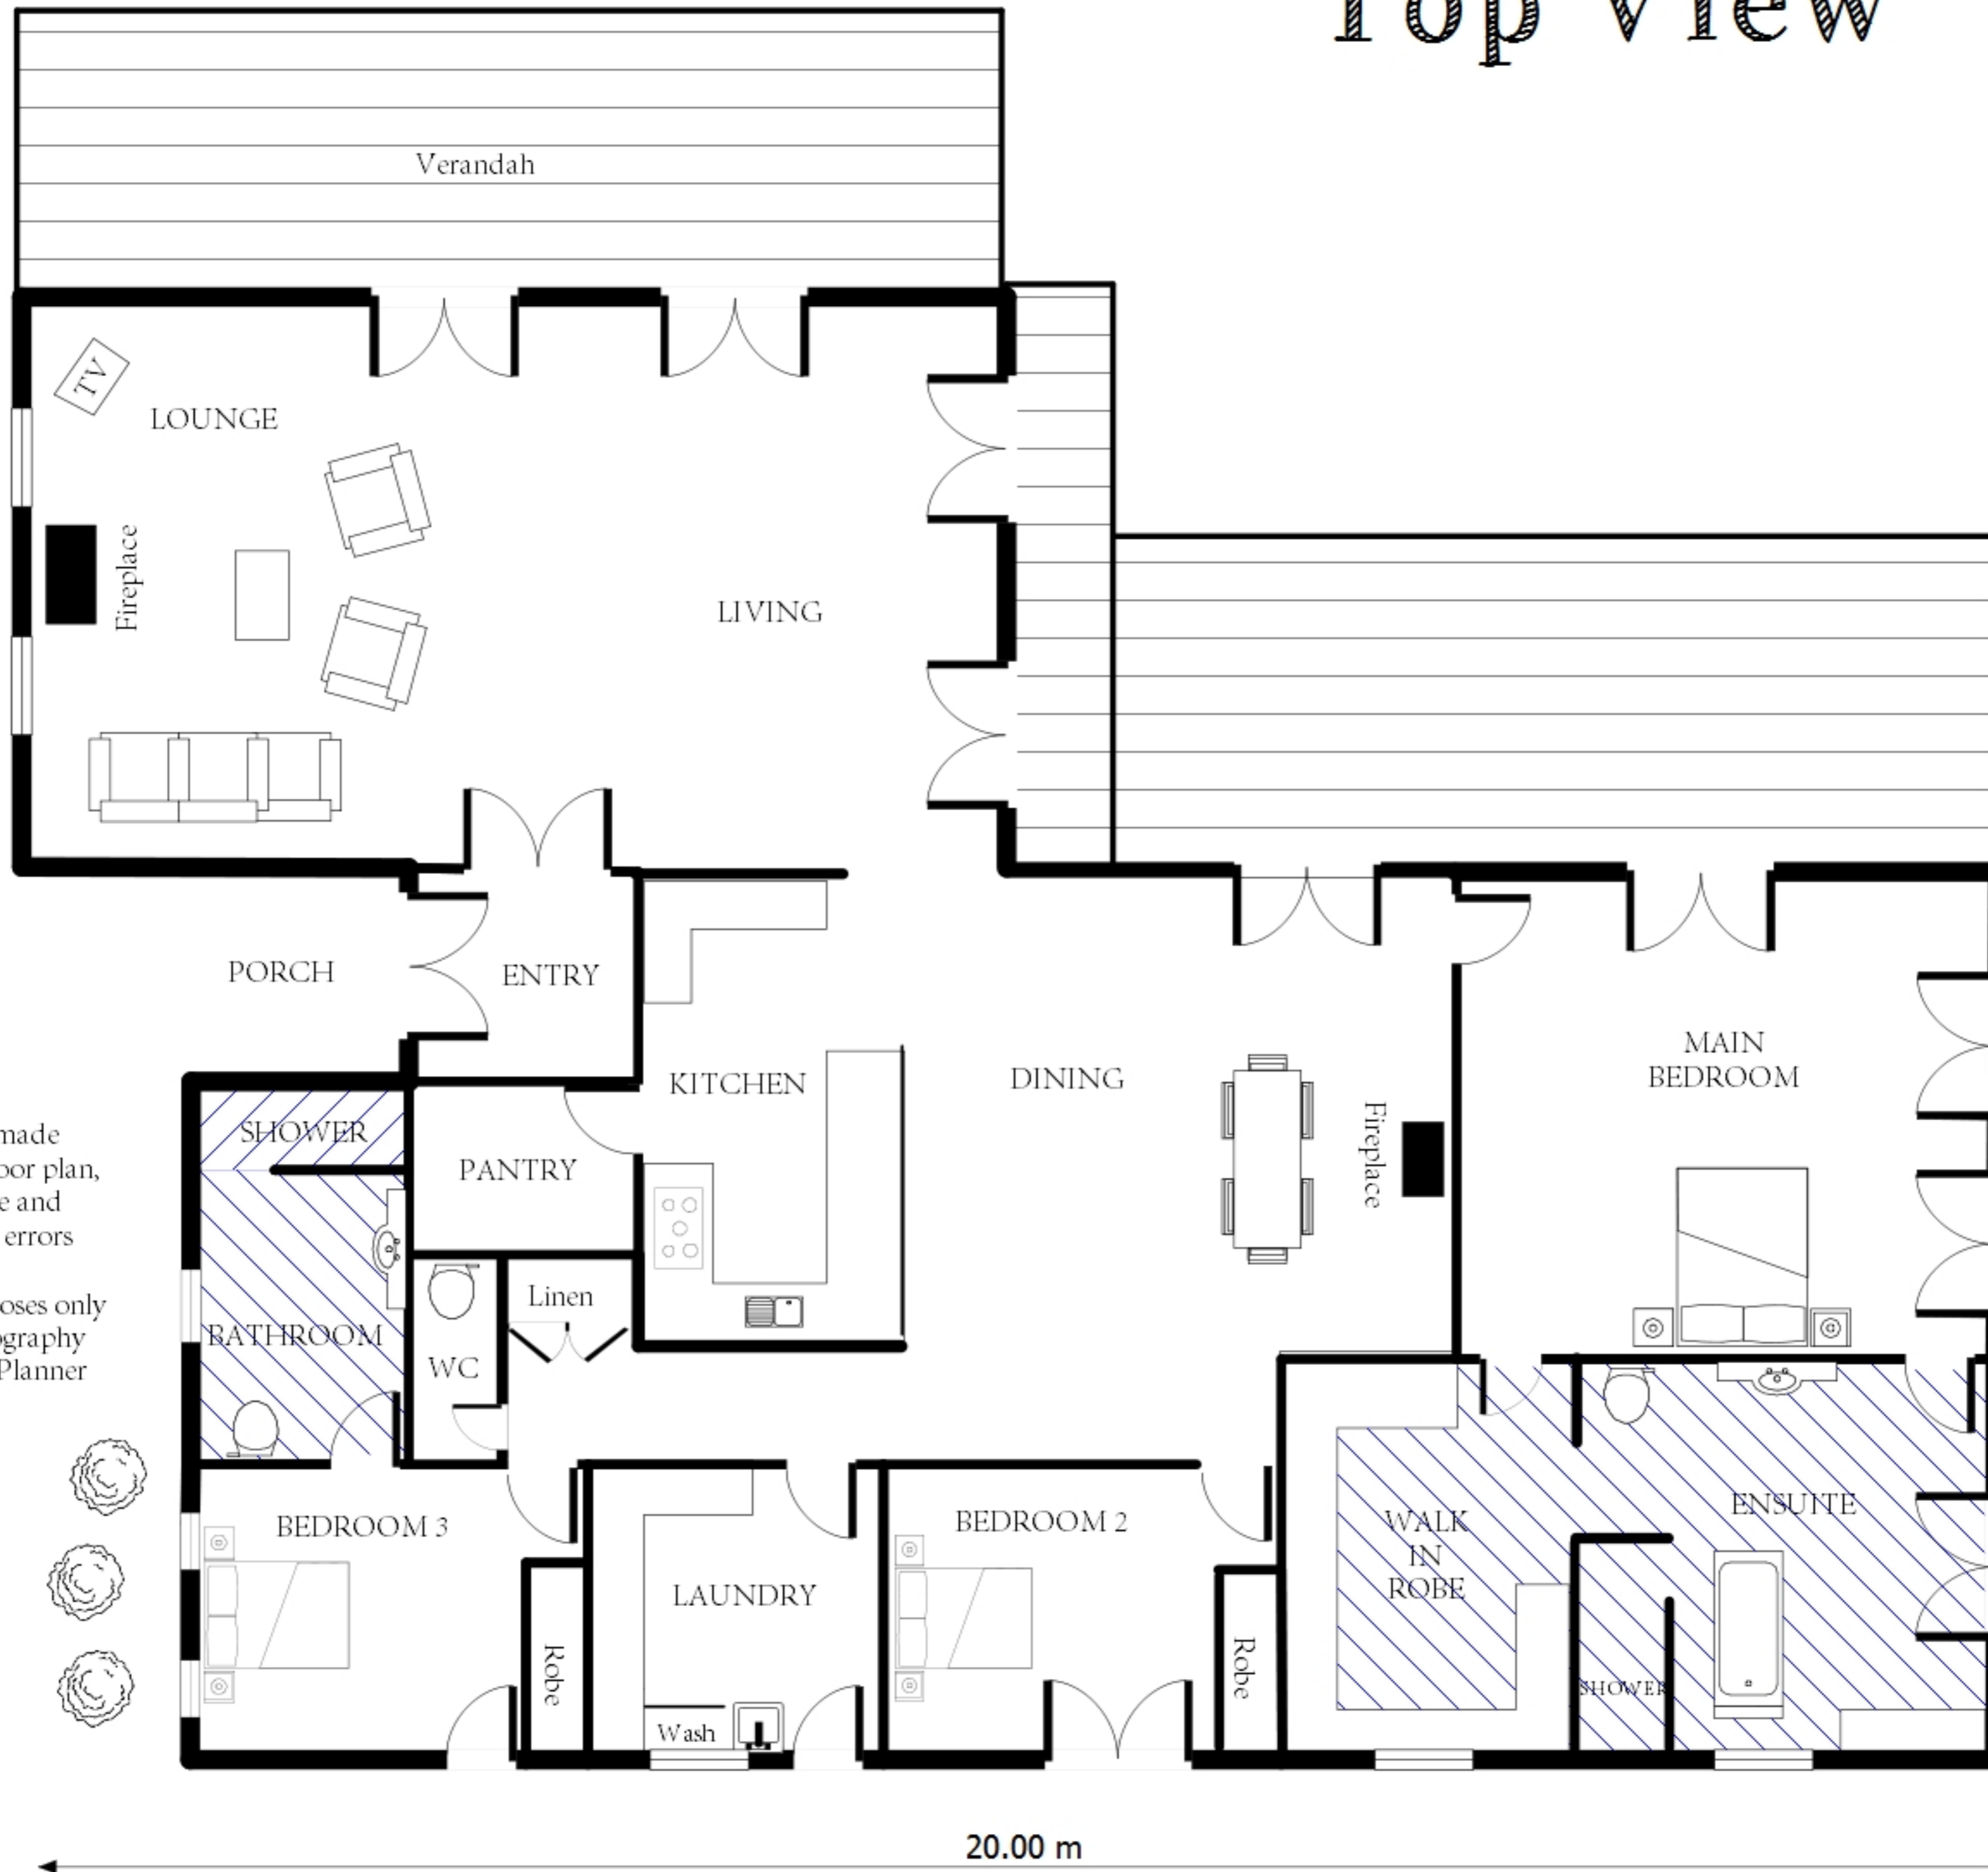

VIEWS TO THE SNOWY RIVER

"Top View"

Whilst every attempt has been made to ensure the accuracy of the floor plan, measurements are approximate and no responsibility is taken for any errors or omissions.
This plan is for illustrative purposes only
Kerry Beer Photography
(c) Visual Floor Planner

18.00 m

20.00 m